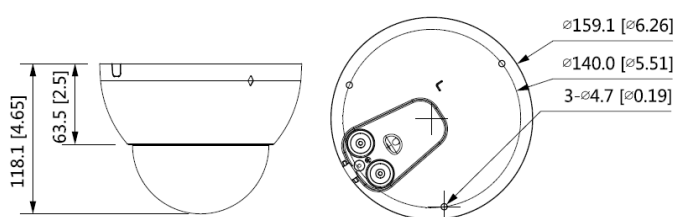

## CARATTERISTICHE TECNICHE

Technical Specification	
Model	NDV805SKE
<b>Camera</b>	
Image Sensor	1/1.8" CMOS
Max. Resolution	3840 (H) × 2160 (V)
ROM	128 MB
RAM	1 GB
Scanning System	Progressive
Electronic Shutter Speed	Auto/Manual 1/3 s–1/100,000 s
Min. Illumination	0.004 Lux@F1.4 (Color, 30IRE)
	0.0004 Lux@F1.4 (B/W, 30IRE)
	0 lux (Illuminator on)
S/N Ratio	> 56 dB
Illumination Distance	40 m (131.2 ft)
Illuminator On/Off Control	Auto; Manual
Illuminator Number	3 (IR)
Pan/Tilt/Rotation Range	Pan: 0°–355°
	Tilt: 0°–80°
	Rotation: 0°–355°
<b>Lens</b>	
Lens Type	Motorized vari-focal
Lens Mount	φ14
Focal Length	2.7 mm–12.0 mm
Max. Aperture	F1.4
Field of View	Horizontal: 110.4° (W)–45° (T)
	Vertical: 57.8° (W)–25.2° (T)
	Diagonal: 133.8° (W)–51.8° (T)
Iris Control	Auto
Close Focus Distance	1.0 m (3.3 ft)
<b>Smart event</b>	
IVS	Abandoned object; missing object
Heat Map	Yes
<b>Professional, intelligent</b>	
IVS (Perimeter Protection)	Tripwire; intrusion; fast moving (the three functions support the classification and accurate detection of vehicle and human); loitering detection; people gathering; parking detection
Face Detection	Face detection; track; snapshot optimization; snapshot; face enhancement; face exposure; face matting setting: face, single inch photo; three snapshot methods: real-time snapshot, optimized snapshot, quality priority snapshot; face angle filter; optimization time setting
Intelligent Search	Work together with Smart NVR to perform refine intelligent search, event extraction and merging to event videos.