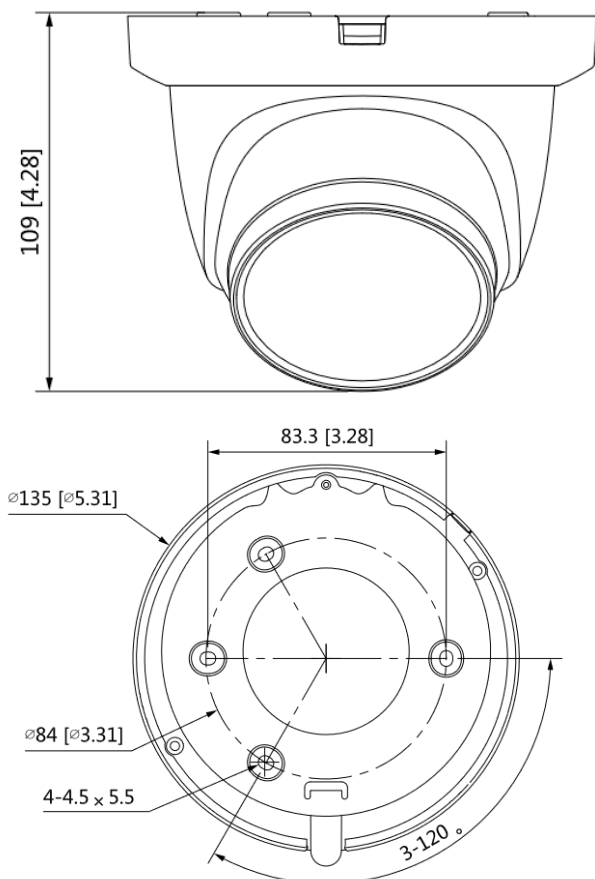

## Telecamera Dome

Telecamera Dome HDCVI STARLIGHT da esterno/interno IP67, sensore progressivo 1/2.8" CMOS da 2Mp, risoluzione 1.080p con 25Fps, ICR meccanico, ottica motorizzata 2.7~13,5mm, luminosità 0.001Lux f1.5 (0 Lux con IR on), led IR portata fino a 60mt, 1 ingresso audio con microfono incorporato, 2-3D, WDR, 1 uscita video (HDCVI o AHD o TVI o CVBS), OSD su cavo coassiale, alimentazione 12Vdc, <6,4W. (Φ135.0mm×109.0mm)

<b>Certifications</b>	
Certifications	CE (EN55032, EN55024, EN50130-4) FCC (CFR 47 FCC Part 15 subpartB, ANSI C63.4-2014) UL (UL60950-1+CAN/CSA C22.2 No.60950-1)
<b>Port</b>	
Video Output	Video output choices of CVI/TVI/AHD/CVBS by one BNC port (DIP Switch)
Audio Input	One channel built-in mic
<b>Power</b>	
Power Supply	12V ±30% DC
Power Consumption	Max 6.4W (12V DC, IR on)
<b>Environment</b>	
Operating Temperature	-30°C~+60°C (-22°F to 140°F); < 95% (non-condensation)
Storage Temperature	-30°C~+60°C (-22°F to 140°F); < 95% (non-condensation)
Protection Grade	IP67
<b>Structure</b>	
Casing	Metal dome + metal cover + plastic decorative ring
Camera Dimensions	φ135 mm × 109 mm (φ5.31" × 4.28")
Net Weight	0.51 kg (1.1lb)
Gross Weight	0.69 kg (1.5lb)

### DORI Distance

DORI Distance	2.7 mm: D: 44.1 m (144.7 ft); O: 17.6 m (57.7 ft); R: 8.8 m (28.9 ft); I: 4.4 m (14.4 ft) 13.5 mm: D: 144.8 m (475.1 ft); O: 57.9 m (190 ft); R: 28.9 m (94.8 ft); I: 14.8 m (48.6 ft)
---------------	---