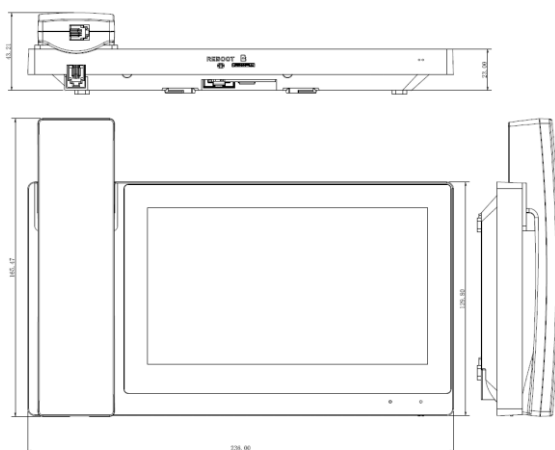

Monitor interno intercomunicante IP

Monitor interno intercomunicante IP con cornetta, con altre postazioni interne compatibili, display LCD da 7", risoluzione 1.024x600, 1 porta LAN 10/100Mbps, Wi-Fi, touch screen capacitivo, 6 ingressi e 1 uscita di allarme, funzioni rubrica, registrazione e storico chiamate, pop up su allarme, slot microSD-Card max 32Gb, installazione da parete o da tavolo con VAM007TAV, alimentazione 12Vdc o Standard PoE (802.3af), consumo massimo 5W. Cornice bianca. (236x165.5x43.2 mm)

PIXVIDEO

CARATTERISTICHE TECNICHE

Technical Specification

Model	VIP077W-HW
System	
Main Processor	Embedded Micro Processor
Operation System	Embedded LINUX OS
Video	
Video Compression	H.264
Audio	
Audio Compression	G.711
Audio Input	All-direction Microphone
Audio Output	Built-in Loudspeaker
Bidirectional Talk	Support Dual-way Bidirectional talk
Display	
LCD Screen	7" 1024x600, Capacitive
Operation Mode	
Input	Touch screen
Interface	
Alarm In	6
Alarm Out	1
RS485	1
Network	
Ethernet	10M/100Mbps Self-adaptive
Network Protocol	TCP/IP
General	
Memory Slot	Micro SD, Max 32GB
Installation	Surface & Desktop
Power	DC 12V, PoE(802.3af)
Power Consumption	Standby $\leq 3.5W$, Work $\leq 5W$
Working Temperature	$-10^{\circ}C \sim +55^{\circ}C$
Relative Humidity	10%~90%RH
Dimensions	236mm×165.5mm×43.2mm
Weight	0.9Kg