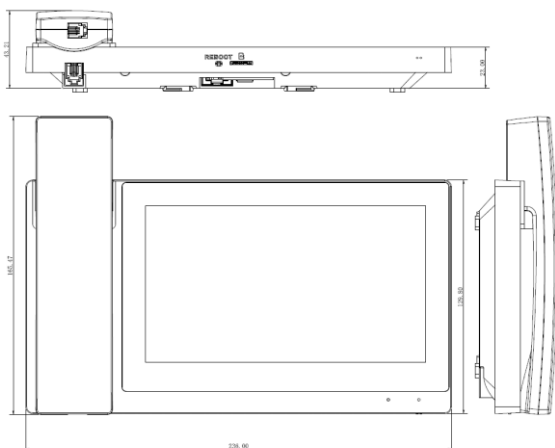

Monitor interno intercomunicante IP

Monitor interno intercomunicante IP con cornetta, con altre postazioni interne compatibili, display LCD da 7", risoluzione 1.024x600, 1 porta LAN 10/100Mbps, Wi-Fi, touch screen capacitivo, 6 ingressi e 1 uscita di allarme, funzioni rubrica, registrazione e storico chiamate, pop up su allarme, slot microSD-Card max 32Gb, installazione da parete o da tavolo con VAM007TAV, alimentazione 12Vdc o Standard PoE (802.3af), consumo massimo 5W. Cornice nera. (236x165.5x43.2 mm)

PIXVIDEO

CARATTERISTICHE TECNICHE

Technical Specification

Model	VIP077B-HW
System	
Main Processor	Embedded Micro Processor
Operation System	Embedded LINUX OS
Video	
Video Compression	H.264
Audio	
Audio Compression	G.711
Audio Input	All-direction Microphone
Audio Output	Built-in Loudspeaker
Bidirectional Talk	Support Dual-way Bidirectional talk
Display	
LCD Screen	7" 1024x600, Capacitive
Operation Mode	
Input	Touch screen
Interface	
Alarm In	6
Alarm Out	1
RS485	1
Network	
Ethernet	10M/100Mbps Self-adaptive
Network Protocol	TCP/IP
General	
Memory Slot	Micro SD, Max 32GB
Installation	Surface & Desktop
Power	DC 12V, PoE(802.3af)
Power Consumption	Standby ≤3.5W, Work ≤5W
Working Temperature	-10°C~+55°C
Relative Humidity	10%~90%RH
Dimensions	236mm×165.5mm×43.2mm
Weight	0.9Kg